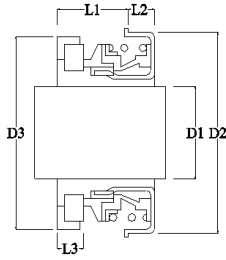

F030

DIMENSION TABLE

INCH SIZE

TYPE F03A ALSO AVAILABLE

ITEM NO	D1		D2		D3		L1		L2		L3	
	SHAFT		HEAD BORE		SEAT BORE		WORKING HEIGHT		DEPTH OF HEAD BORE		SEAT HEIGHT	
FULL SET SEALS	INCH	MM	INCH	MM	INCH	MM	INCH	MM	INCH	MM	INCH	MM
F0300500	0.500	12.7	1.124	28.6	1.000	25.4	0.517	13.1	0.315	8.0	0.312	7.9
F0300625	0.669	17.0	1.435	36.5	1.250	31.8	0.673	17.1	0.315	8.0	0.406	10.3
F0300750	0.787	20.0	1.575	40.0	1.375	34.9	0.642	16.3	0.374	9.5	0.406	10.3
F030020M	0.787	20.0	1.575	40.0	1.378	35.0	0.433	11.0	0.374	9.5	0.197	5.0
F030025M	0.984	25.0	1.850	47.0	1.811	46.0	0.650	16.5	0.472	12.0	0.335	8.5