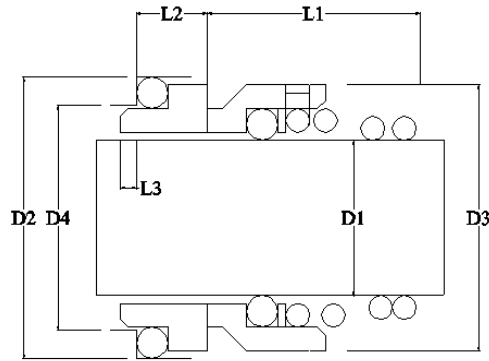

F170

DIMENSION TABLE

MM SIZE

| ITEM NO | D1 | D2 | D3 | D4 | L1 | L2 | L3 |
|----------------|-------|-----------|-----------|-----------|------------|------------|------------|
| FULL SET SEALS | SHAFT | SEAT BORE | HEAD O.D. | SEAT BORE | HEAD HEIGH | SEAT HEIGH | SEAT HEIGH |
| | MM | MM | MM | MM | MM | MM | MM |
| F170012 | 12.0 | 21.6 | 22.0 | 17.5 | 17.1 | 5.6 | 2.6 |
| F170014 | 14.0 | 24.6 | 25.0 | 20.5 | 17.1 | 5.6 | 2.6 |
| F170015 | 15.0 | 24.6 | 27.0 | 20.5 | 17.1 | 6.6 | 2.6 |
| F170016 | 16.0 | 28.0 | 27.0 | 22.0 | 19.1 | 7.6 | 2.6 |
| F170018 | 18.0 | 30.0 | 30.0 | 24.0 | 20.1 | 8.1 | 2.6 |
| F170020 | 20.0 | 35.0 | 32.0 | 29.5 | 22.1 | 7.6 | 2.6 |
| F170022 | 22.0 | 35.0 | 35.0 | 29.5 | 23.1 | 7.6 | 2.6 |
| F170024 | 24.0 | 38.0 | 38.0 | 32.0 | 25.1 | 7.6 | 2.6 |
| F170025 | 25.0 | 38.0 | 40.0 | 32.0 | 26.1 | 7.6 | 2.6 |
| F170026 | 26.0 | 40.0 | 41.0 | 34.0 | 26.1 | 8.1 | 2.6 |
| F170028 | 28.0 | 42.0 | 43.0 | 36.0 | 27.1 | 9.1 | 2.6 |
| F170030 | 30.0 | 45.0 | 47.0 | 39.2 | 25.1 | 10.6 | 2.6 |