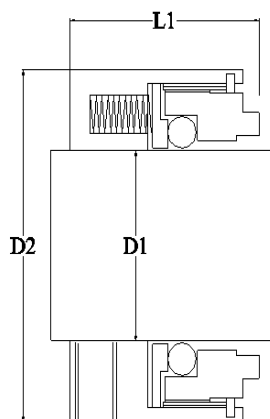

H8A0

DIMENSION TABLE

MM SIZE

ITEM NO	D1	D2	L1
	SHAFT	HEAD O.D.	HEAD HEIGHT
	MM	MM	MM
H8A0020M	20.0	34.0	24.0
H8A0025M	25.0	39.0	27.0
H8A0030M	30.0	44.0	30.5
H8A0035M	35.0	49.0	30.5
H8A0038M	38.0	54.0	32.0
H8A0040M	40.0	56.0	32.0
H8A0045M	45.0	61.0	32.0
H8A0050M	50.0	66.0	34.0
H8A0055M	55.0	71.0	34.0
H8A0060M	60.0	80.0	39.0
H8A0065M	65.0	85.0	39.0
H8A0070M	70.0	90.0	45.5