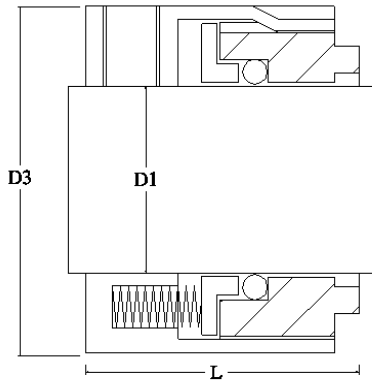

H970

DIMENSION TABLE

MM SIZE

ITEM NO	D1	D3	L1
	SHAFT	HEAD O.D.	HEAD HEIGHT
	MM	MM	MM
H970025M	25.0	42.0	43.0
H970030M	30.0	52.0	48.0
H970050M	50.0	72.0	63.0
H970060M	60.0	82.0	65.0
H970070M	70.0	97.0	76.0
H970080M	80.0	107.0	81.0
H970085M	85.0	112.0	82.0