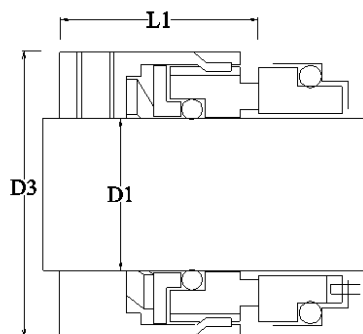

HM70
DIMENSION TABLE
 MM SIZE

ITEM NO	D1	D3	L1
	SHAFT	HEAD BORE	HEAD HEIGHT
	MM	MM	MM
HM70024M	24	39.3	28.5
HM70043M	43	60.3	31
HM70045M	45	62.3	31
HM70048M	48	65.3	31
HM70050M	50	67.3	32.5
HM70053M	53	70.3	32.5
HM70055M	55	72.3	32.5
HM70058M	58	79.3	37.5
HM70060M	60	81.3	37.5
HM70063M	63	84.3	37.5
HM70065M	65	86.3	37.5
HM70068M	68	89.3	34.5
HM70070M	70	91.3	42
HM70075M	75	99.3	42
HM70080M	80	104.3	41.8
HM70085M	85	109.3	41.8
HM70090M	90	114.3	46.8